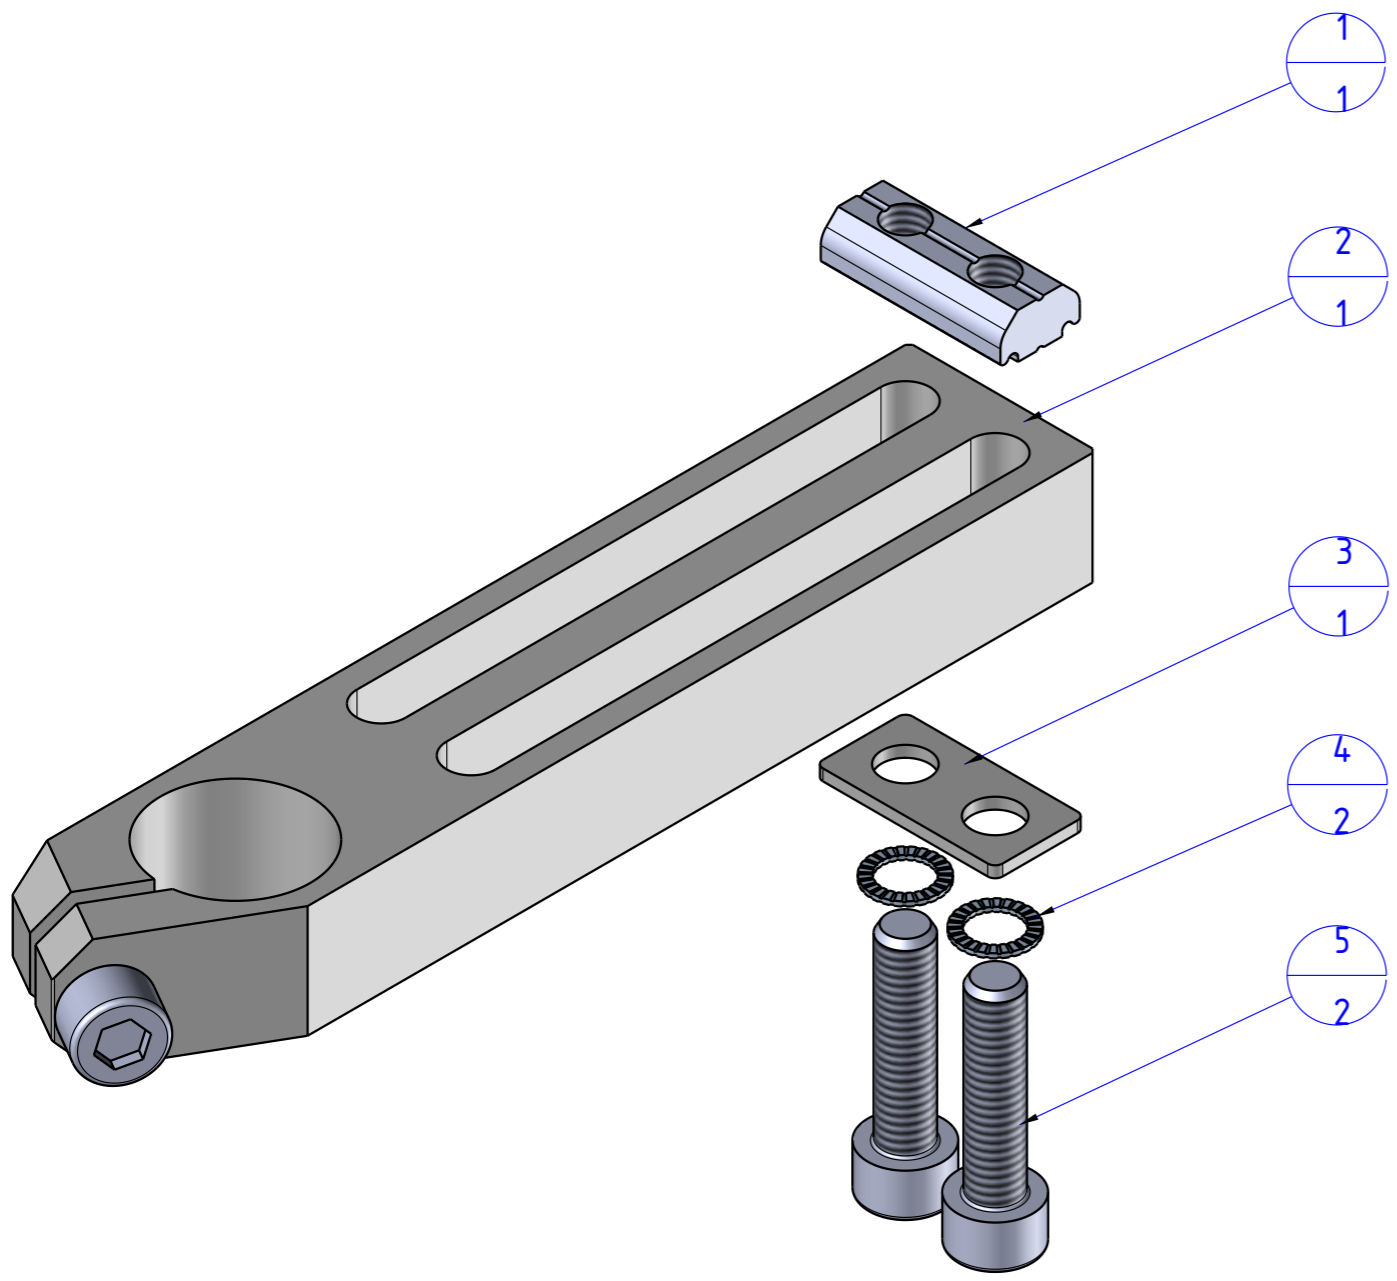

THE PROPERTY OF THE DRAWING IS ESTABLISHED BY LAW. IT IS FORBIDDEN TO PRODUCE OR SHOW IT TO THIRD PART. WITHOUT A WRITTEN AGREEMENT.

Item	Name	Q.ty
1	CA.GWP.6.12	1
2	CA.WSL.2070.VU	1
3	R.06.12	1
4	R.6.SCH	2
5	V.TCE6x25	2

Format A3
UNI 936-76

 FPS FPSERVICES AUTOMATION		DESIGNED FROM FPS Automation		REVIEW A	
		DATE 01/03/2021	WEIGHT 0,093kg		
GENERAL TOLERANCE UNI - ISO 2768 CLASSE f	DESCRIPTION CA.WSL.2070.VU.X		CODE CA.WSL.2070.VU.X		