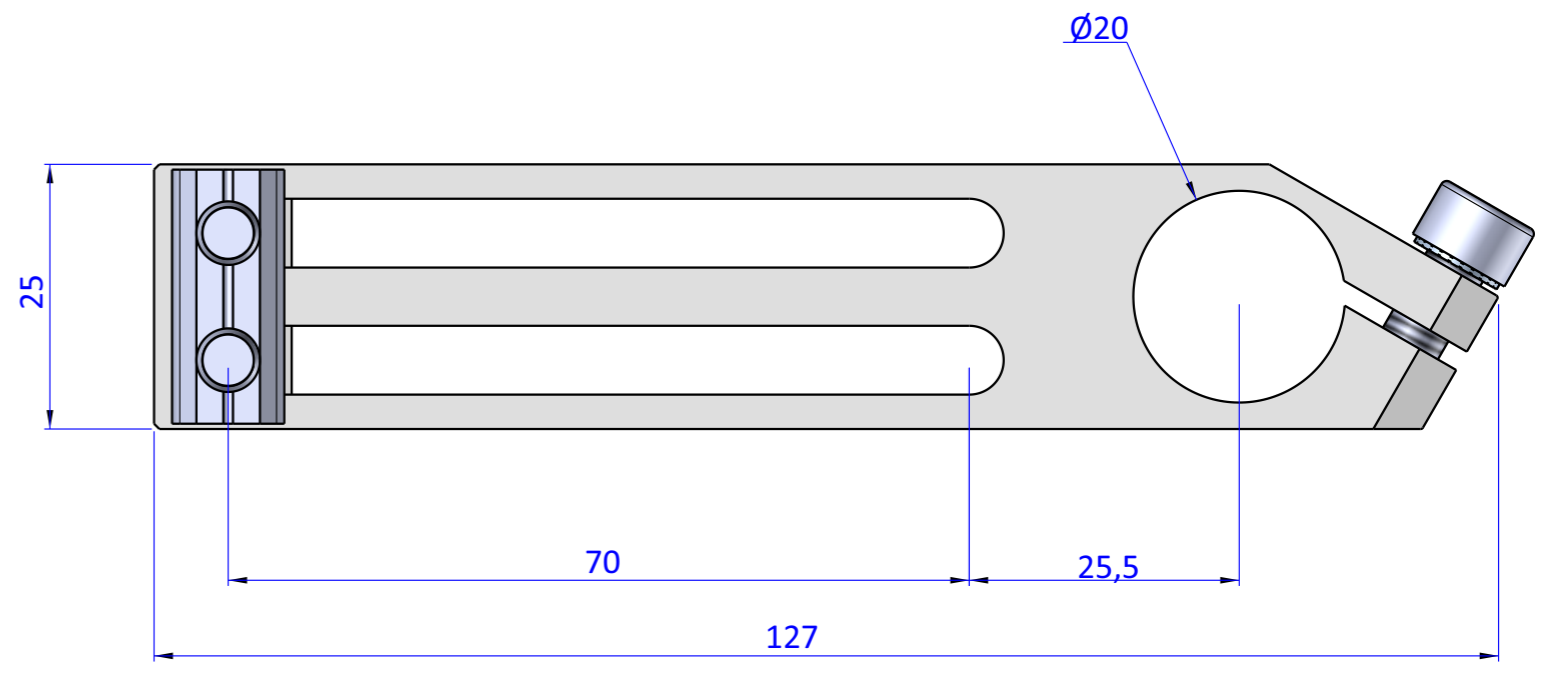

THE PROPERTY OF THE DRAWING IS ESTABLISHED BY LAW. IT IS FORBIDDEN TO PRODUCE OR SHOW IT TO THIRD PART. WITHOUT A WRITTEN AGREEMENT.

Item	Name	Q.ty
1	CA.GWP.6.12	1
2	CA.WSL.2070.VU	1
3	R.06.12	1
4	R.6.SCH	2
5	V.TCE6x25	2

Format A3
UNI 936-76

 FPS FPSERVICES AUTOMATION		DESIGNED FROM FPS Automation		REVIEW A	
		DATE 01/03/2021	WEIGHT 0,093kg		
GENERAL TOLERANCE UNI - ISO 2768 CLASSE f	DESCRIPTION CA.WSL.2070.VU.X		CODE CA.WSL.2070.VU.X		